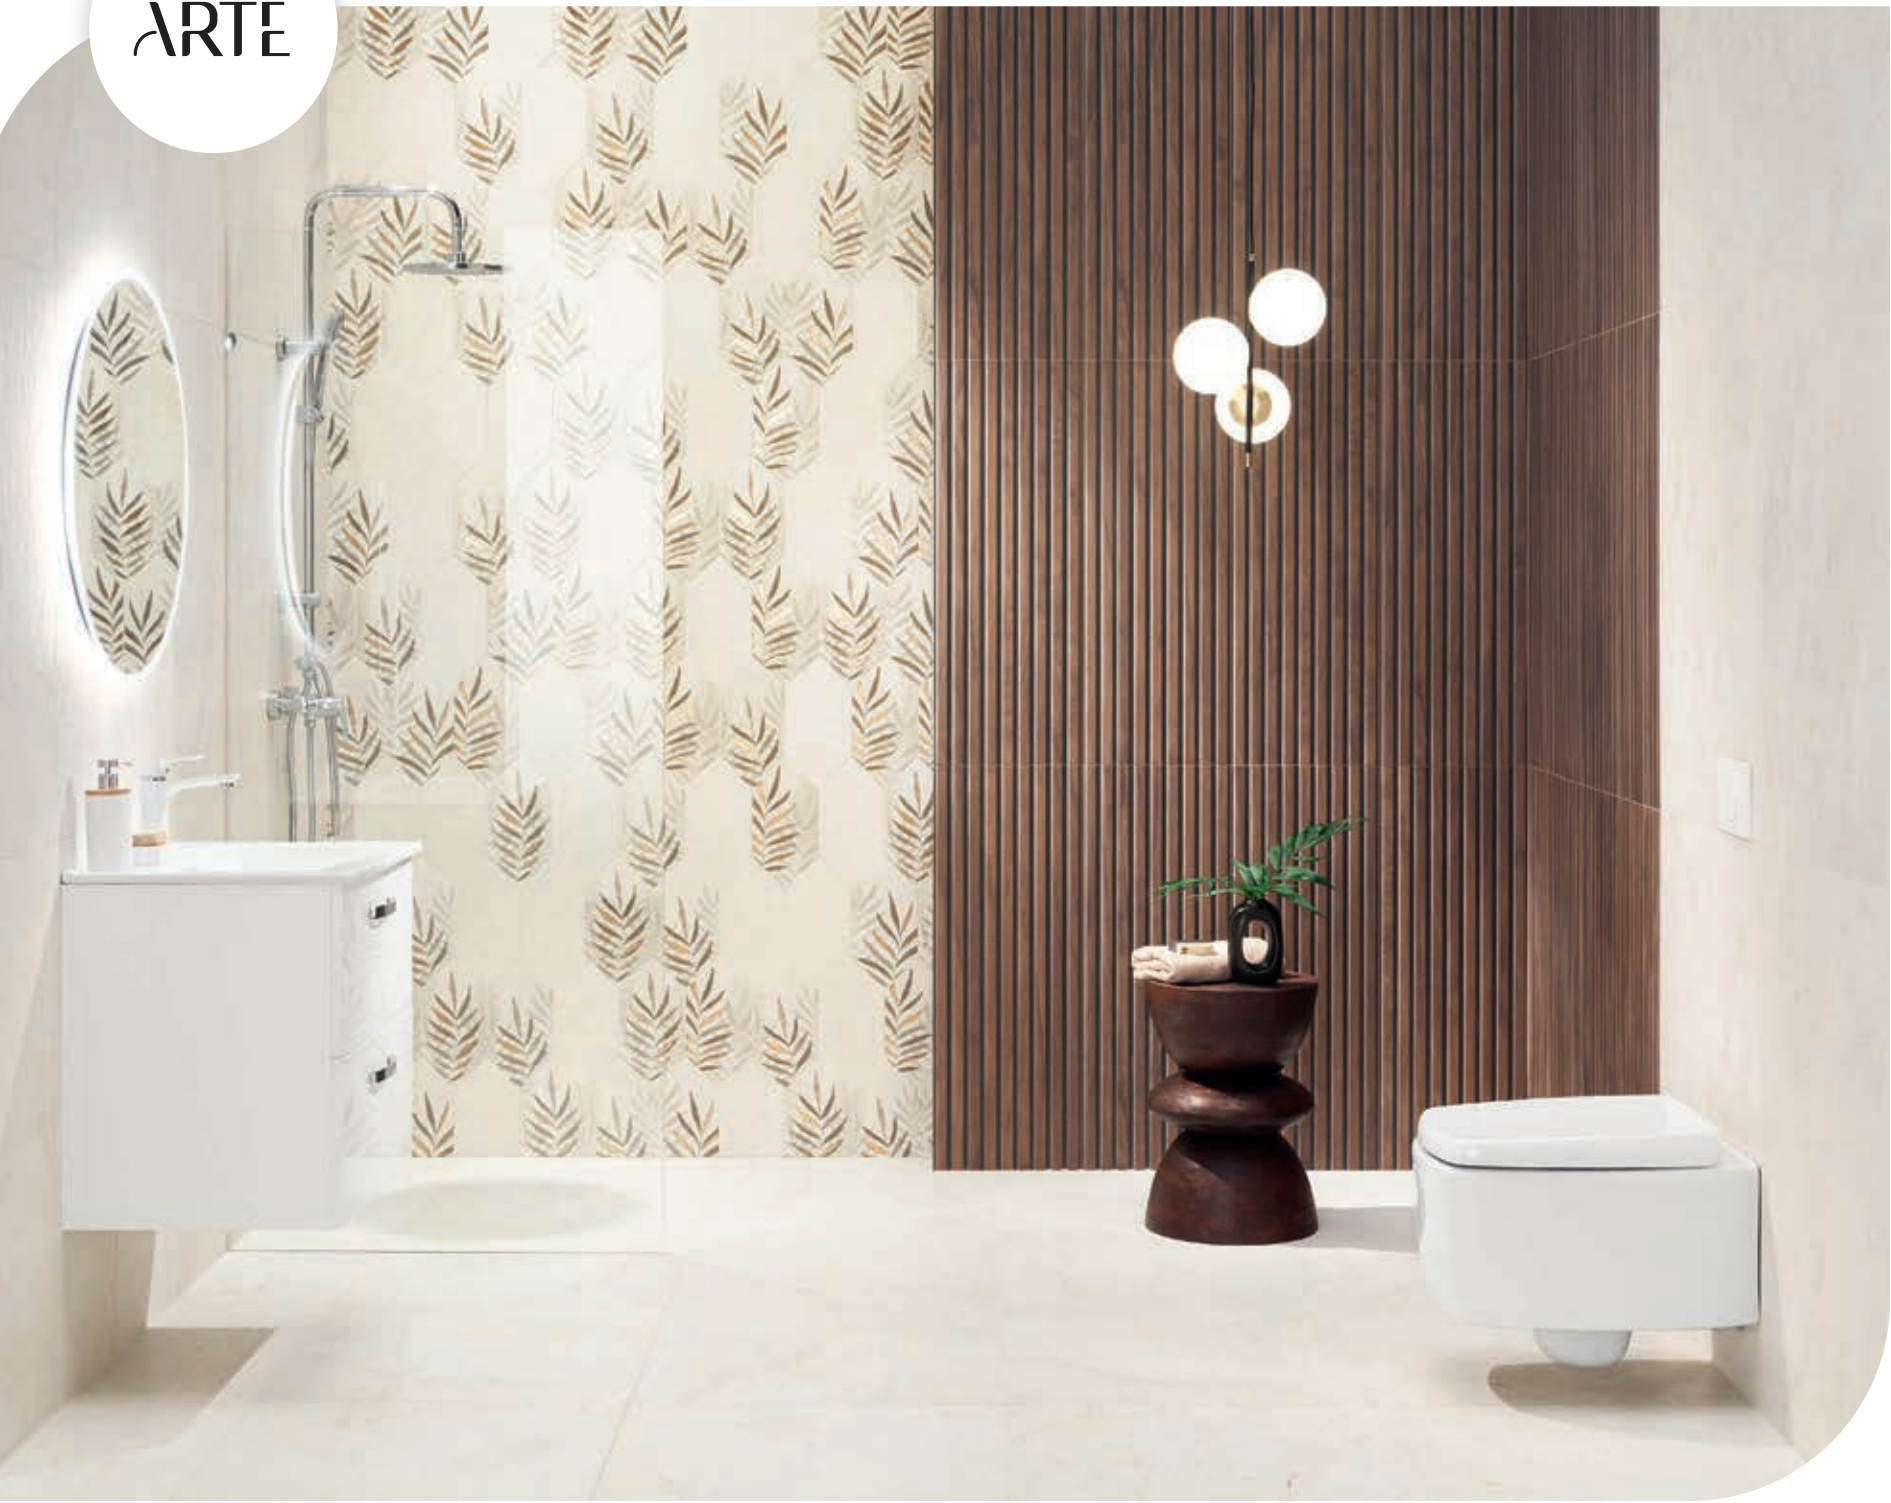

SABAUDIA WHITE

WALL MOSAIC 210 x 190 / 15 mm

GLOSS 12 pcs.

SABAUDIA

WALL MOSAIC 221 x 192 / 10 mm

MATT + GLOSS 9 pcs.

VENTURA IVORY FORM
 WALL DECOR 225 × 148 / 10 mm
 MATT 16 pcs.

VENTURA IVORY FORM
 WALL TILE 225 × 148 / 10 mm
 MATT 0.56 m²