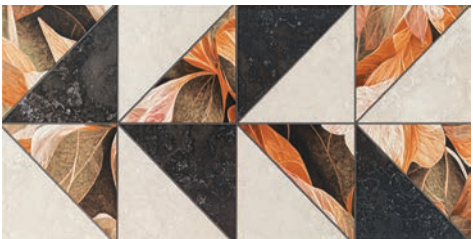

CALLE GEO
WALL TILE 308 x 608 / 10 mm
GLOSS 112 m²