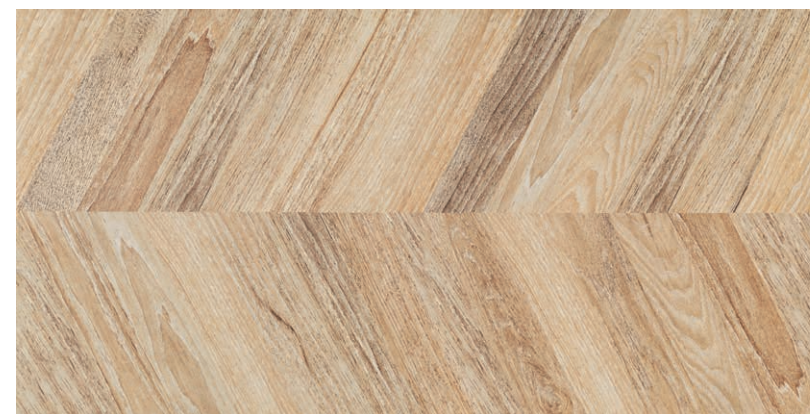

STEEL COPPER 3
WALL STRIP 898 x 23 /10 mm
GLOSS 18 pcs.